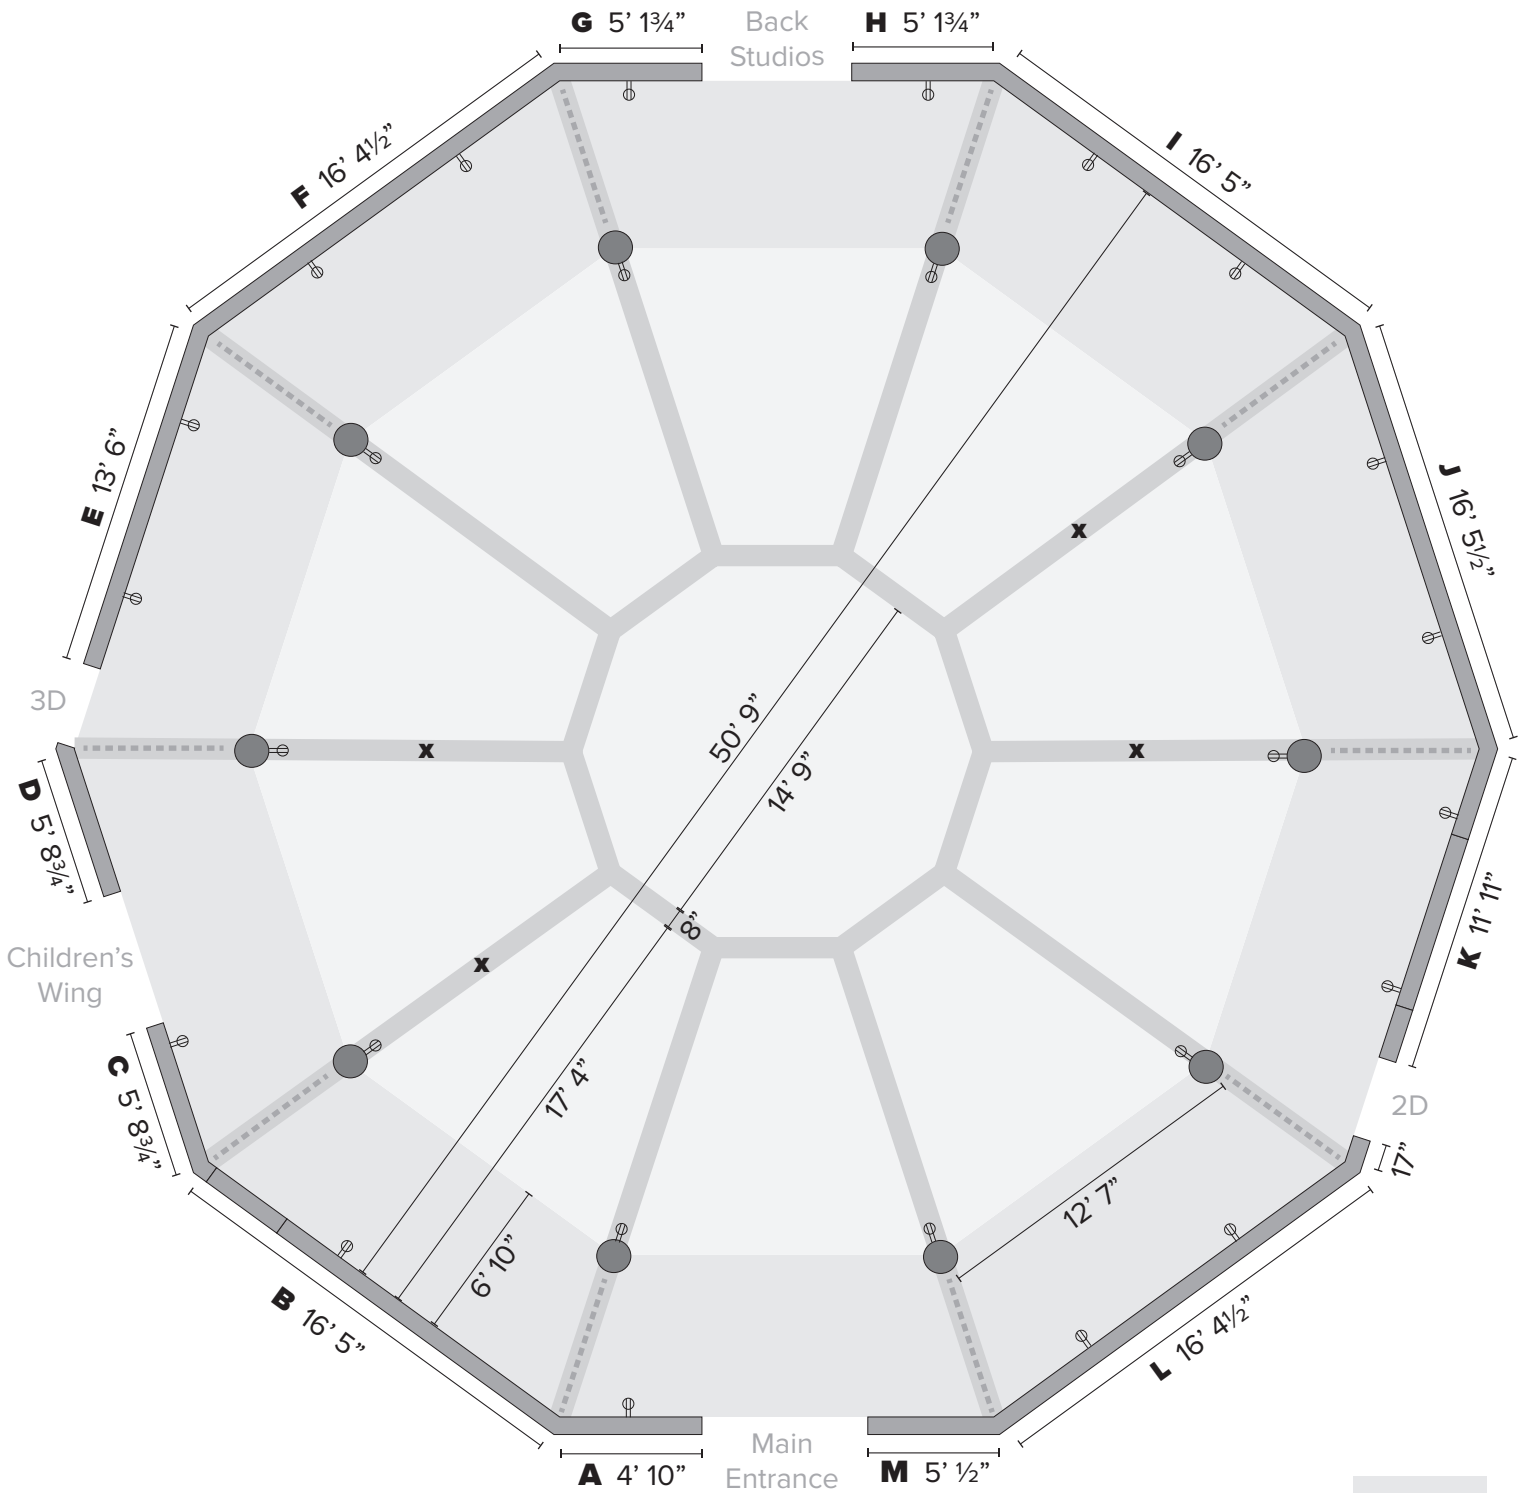

# Guenzel Gallery

Peninsula School of Art

-  column
-  power outlet
-  cable from ceiling (approximate location)

- catwalk 
- overhead 
- 10'6" high wall 
- brick pattern in floor 
- optional 8' high divider 